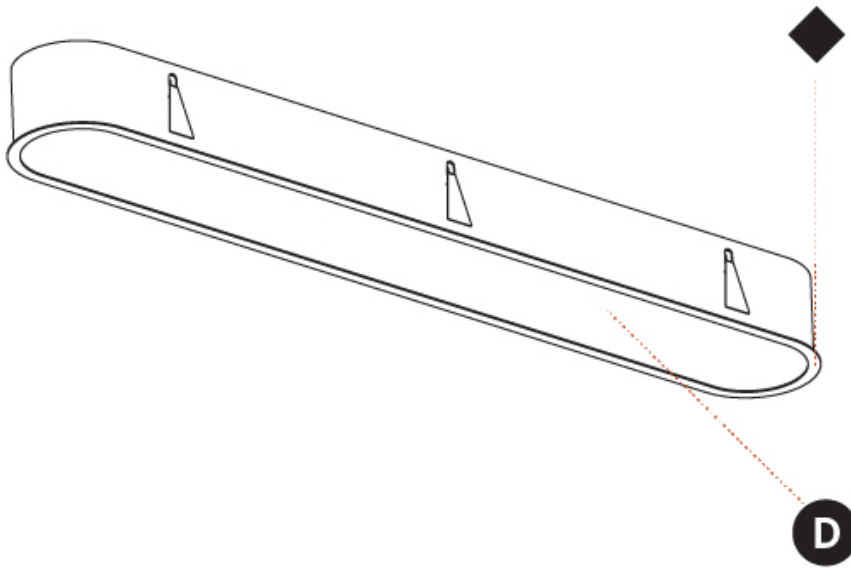

SMOOTHLINE RECESSED

A37761-

PROJECT _____

TYPE _____

SPECIFIER _____

QUANTITY _____

DATE _____