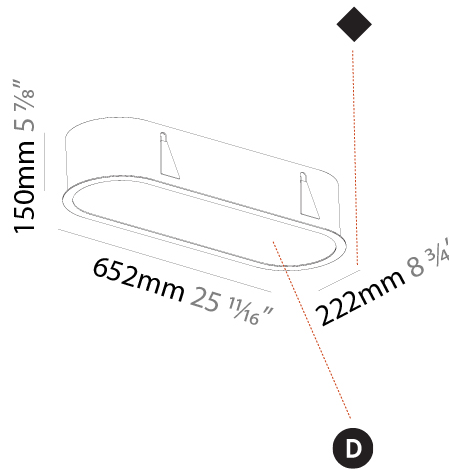

GENERAL

Series: Smoothy
Subseries: Smoothline
Brand: Prolicht
Division: Architectural
Mounting Type: Recessed
Mounting Location: Ceiling
Subcategory: Ambient

PHYSICAL

Shape: Oval
Length (mm): 652
Length (in): 25 11/16
Width (mm): 222
Width (in): 8 3/4
Depth (mm): 150
Depth (in): 5 7/8
Ceiling Thickness (mm): 10 / 12.5 / 15 / 25
Ceiling Thickness (in): 3/8 or 1/2 or 9/16 or 1
Min. Recessing Depth (mm): 160
Min. Recessing Depth (in): 6 5/16
Light Distribution: Direct
Weight (kg): 4.033
Weight (lbs): 8.87
Diffuser: PMMA - Opal or Micro-Prism
Fixture Finish: SSR / BKV / CWI / CRY / HAB / UFT / ITA / RUA / FTG / MYG / LOD / PUS / FRO / FUP / KIA / POP / BLS / SPG / MEY / GOH / GUM / CHC / COM / ABZ / JAG / OBR / MOS / ROR
Fixture Material: Extruded Aluminum / Steel
Cut-out Measurements: 635mm / 25" x 205mm / 8 1/16"

ELECTRICAL

Lamp Type: LED (Zhaga Standard)
Input Wattage (W): 21
Total Output Wattage (W): 18
Dimming: Tri-Mode (Non-Dimming and Phase Dimming (120Vac only) and 0-10V Dimming)
Driver Included: Yes
Driver Location: Integrated
Driver Type: Constant Current - Universal
Driver Class: Class 2
Input Voltage (V): 120 - 277
Constant Current (MA): 500

LED

Color Temperature (°K): 3000 / 3500 / 4000
Max. Delivered Lumen (lm): 1430 / 1539 / 1570
CRI: >80 CRI
Lamp Life (hrs): 50000

OPTICAL

RATINGS AND CERTIFICATIONS

Certified By: Certified for North American Standards
IP rating: IP20

PROJECT
TYPE
SPECIFIER
QUANTITY
DATE

635mm x 205mm
25" x 8 1/16"

10 - 25mm
3/8" - 1"

160mm
6 5/16"