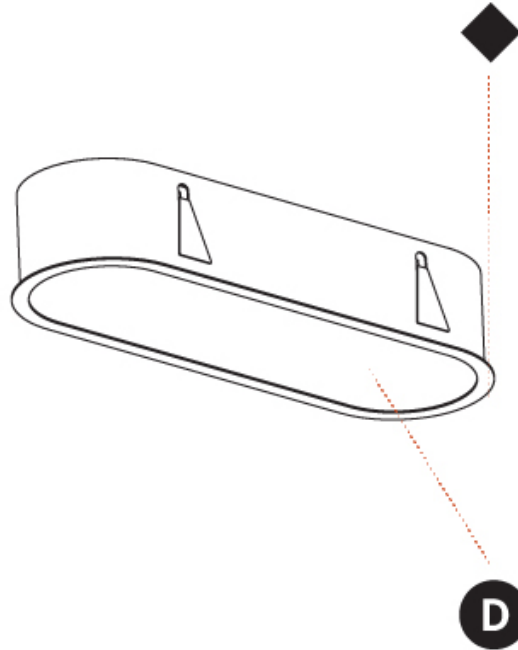

SMOOTHLINE RECESSED

A37749-

PROJECT

TYPE

SPECIFIER

QUANTITY

DATE

A