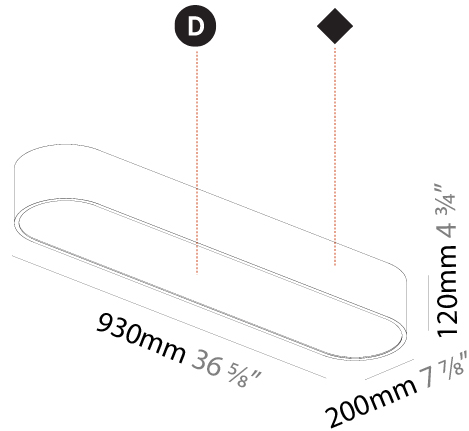

GENERAL

Series: Smoothy
Subseries: Smoothline
Brand: Prolicht
Division: Architectural
Mounting Type: Surface
Mounting Location: Ceiling
Subcategory: Ambient

PHYSICAL

Shape: Oval
Length (mm): 930
Length (in): 36 5/8
Width (mm): 200
Width (in): 7 7/8
Height (mm): 120
Height (in): 4 3/4
Light Distribution: Direct
Weight (kg): 5.108
Weight (lbs): 11.24
Diffuser: PMMA - Opal or Micro-Prism
Fixture Finish: SSR / BKV / CWI / CRY / HAB / UFT / ITA / RUA / FTG / MYG / LOD / PUS / FRO / FUP / KIA / POP / BLS / SPG / MEY / GOH / GUM / CHC / COM / ABZ / JAG / OBR / MOS / ROR
Fixture Material: Extruded Aluminum / Steel

ELECTRICAL

Lamp Type: LED (Zhaga Standard)
Input Wattage (W): 31.5
Total Output Wattage (W): 27
Dimming: Tri-Mode (Non-Dimming and Phase Dimming (120Vac only) and 0-10V Dimming)
Driver Included: Yes
Driver Location: Integrated
Driver Type: Constant Current - Universal
Driver Class: Class 2
Input Voltage (V): 120 - 277
Constant Current (MA): 500

LED

Color Temperature (°K): 3000 / 3500 / 4000
Max. Delivered Lumen (lm): 2190 / 2362 / 2410
CRI: >80 CRI
Lamp Life (hrs): 50000

OPTICAL

RATINGS AND CERTIFICATIONS

Certified By: Certified for North American Standards
IP rating: IP20

PROJECT
TYPE
SPECIFIER
QUANTITY
DATE