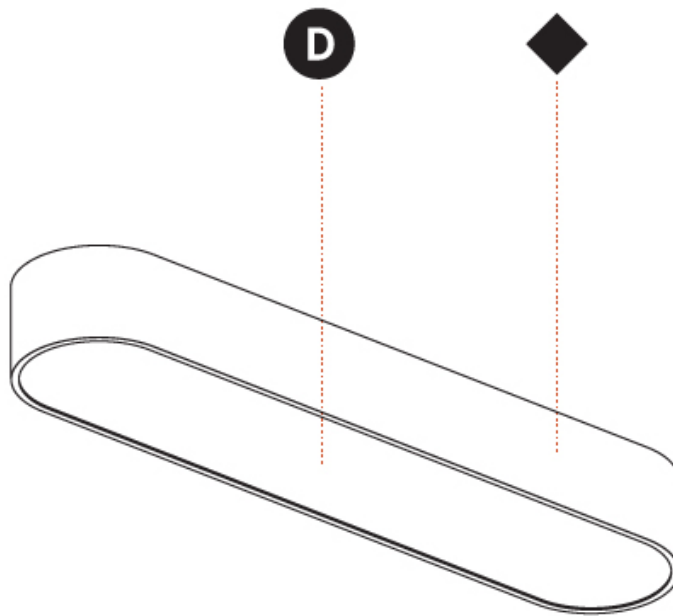

A32968-

PROJECT _____

TYPE _____

SPECIFIER _____

QUANTITY _____

DATE _____