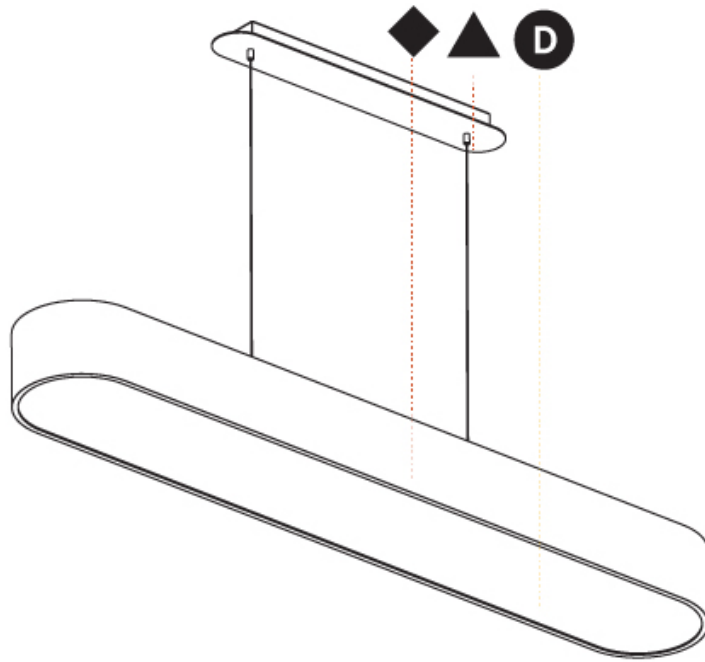

SMOOTHLINE SUSPENSION

A30273-

PROJECT	_____
TYPE	_____
SPECIFIER	_____
QUANTITY	_____
DATE	_____

A