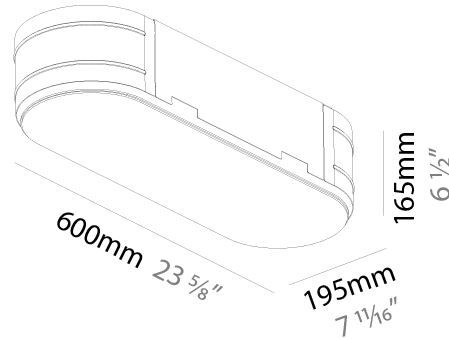

GENERAL

Series: Smoothy
 Subseries: Smoothline
 Brand: Prolicht
 Division: Architectural
 Mounting Type: Suspension
 Mounting Location: Ceiling
 Subcategory: Profile

PHYSICAL

Shape: Oblong
 Length (mm): 1530
 Length (in): 60 1/4
 Width (mm): 200
 Width (in): 7 7/8
 Height (mm): 120
 Height (in): 4 3/4
 Max. Overall Height (mm): 2120
 Max. Overall Height (in): 82 1/2
 Light Distribution: Direct
 Weight (kg): 10.765
 Weight (lbs): 23.73
 Diffuser: PMMA - Opal or Micro-Prism
 Fixture Finish: SSR / BKV / CWI / CRY / HAB / UFT / ITA / RUA / FTG / MYG / LOD / PUS / FRO / FUP / KIA / POP / BLS / SPG / MEY / GOH / GUM / CHC / COM / ABZ / JAG / OBR / MOS / ROR
 Fixture Material: Extruded Aluminum / Steel
 Cable Details: 2000mm / 78 3/4"

GENERAL

Series: Smoothy
Subseries: Smoothline
Brand: Prolicht
Division: Architectural
Mounting Type: Trimless
Mounting Location: Ceiling
Subcategory: Ambient

PHYSICAL

Shape: Oval
Length (mm): 600
Length (in): 23 5/8
Width (mm): 195
Width (in): 7 11/16
Depth (mm): 165
Depth (in): 6 1/2
Ceiling Thickness (mm): 10 / 12.5 / 15 / 25 / 30
Ceiling Thickness (in): 3/8 or 1/2 or 9/16 or 1 or 1 3/16
Min. Recessing Depth (mm): 180
Min. Recessing Depth (in): 7 1/16
Light Distribution: Direct
Weight (kg): 3.8
Weight (lbs): 7.6
Diffuser: PMMA - Opal
Fixture Material: Extruded Aluminum / Steel
Cut-out Measurements: 635mm / 25" x 230mm / 9 1/16"
Upon Request: Unique Sizes Unique Ceiling Thickness Unique Mounting Depth Spot Inserts

RATINGS AND CERTIFICATIONS

Certified By: Certified for North American Standards
IP rating: IP20

PROJECT
TYPE
SPECIFIER
QUANTITY
DATE

635mm x 230mm
25" x 9 1/16"

10 | 12 1/2 | 15 | 25 | 30mm
3/8" | 1/2" | 9/16" | 1" | 3/16"